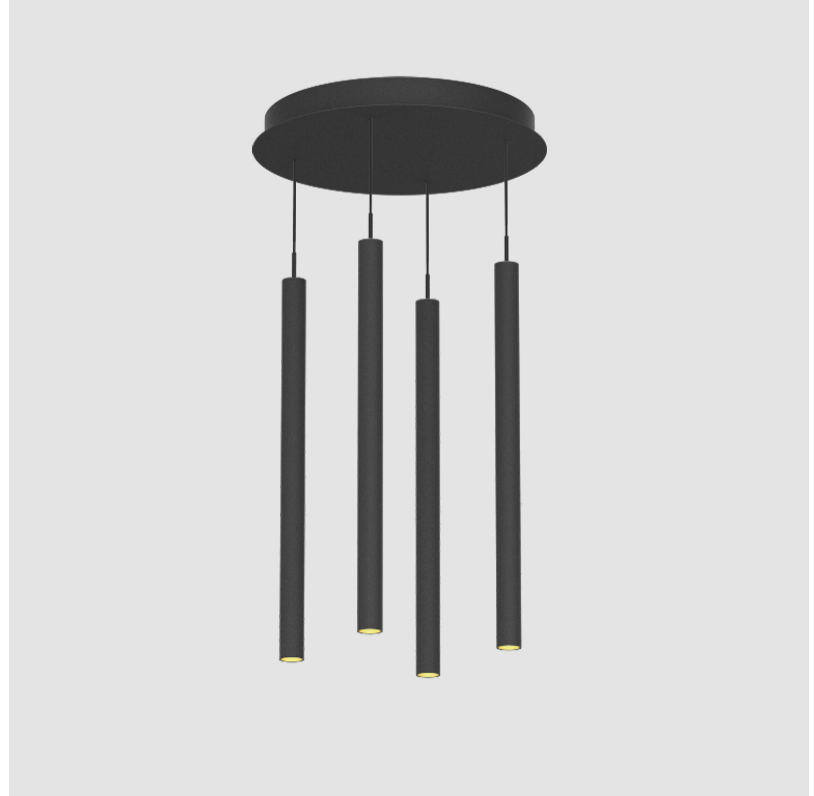

GENERAL

Series: G-Mini Round
Subseries: G-Mini Round Hangover
Brand: Prolicht
Division: Architectural
Mounting Type: Suspension
Mounting Location: Ceiling
Subcategory: Spots

PHYSICAL

Shape: Cylinder
Diameter (mm): 347
Diameter (in): 13 11/16
Height (mm): 450
Height (in): 17 11/16
Light Distribution: Direct
Fixture Finish: SSR / BKV / CWI / CRY / HAB / UFT / ITA / RUA / FTG / MYG / LOD / PUS / FRO / FUP / KIA / POP / BLS / SPG / MEY / GOH / GUM / CHC / COM / ABZ / JAG / OBR / MOS / ROR
Accent Finish: NOF / COP / MIR / SSS
Fixture Material: Extruded Aluminum / Steel
Cable Details: 2,000mm/78 3/4" / 4,000mm/157 1/2" - Cable, Black, Green, Orange, Red, White

ELECTRICAL

Lamp Type: LED (Zhaga Standard)
Input Wattage (W): 26
Total Output Wattage (W): 23.7
Dimming: Tri-Mode (Non-Dimming and Phase Dimming (120Vac only) and 0-10V Dimming)
Driver Included: Yes
Driver Location: Integrated
Driver Type: Constant Current - Universal
Driver Class: Class 2
Input Voltage (V): 120 - 277

LED

Color Temperature (°K): 2700 / 3000 / 3500 / 4000
Max. Delivered Lumen (lm): 1614 / 1709 / 1804 / 1852
Nominal Lumen (lm): 1840 / 1949 / 2057 / 2112
CRI: >90 CRI
Lamp Life (hrs): 50000

OPTICAL

Beam Angle: 20 / 26 / 56

RATINGS AND CERTIFICATIONS

Certified By: Certified for North American Standards
IP rating: IP20